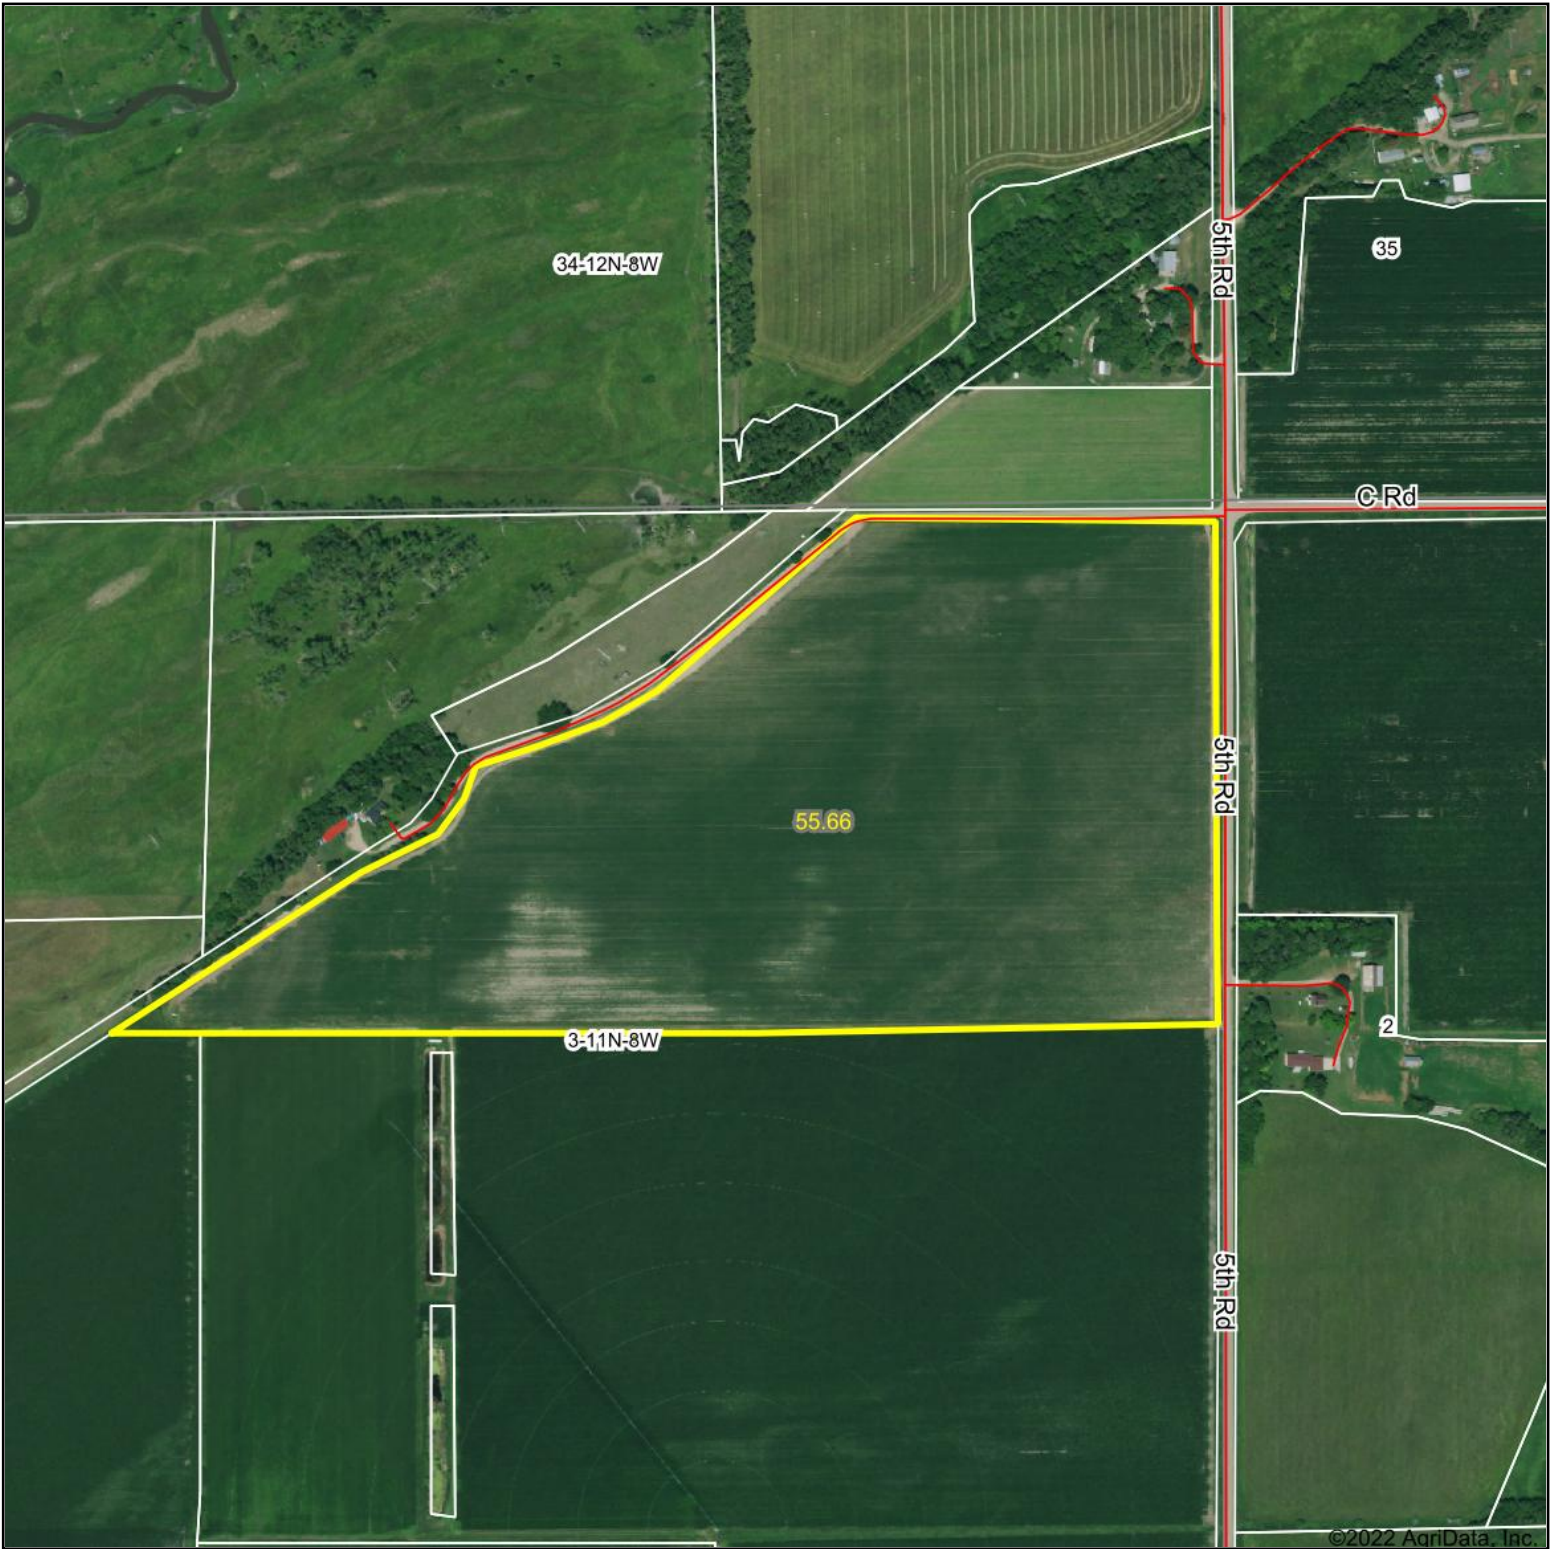

Aerial Map

©2022 AgriData, Inc.

Map Center: 40° 57' 26.31, -98° 12' 37.88

3-11N-8W
Merrick County
Nebraska

9/21/2022

Maps Provided By:

© AgriData, Inc. 2021 www.AgriDataInc.com

Field borders provided by Farm Service Agency as of 5/21/2008.