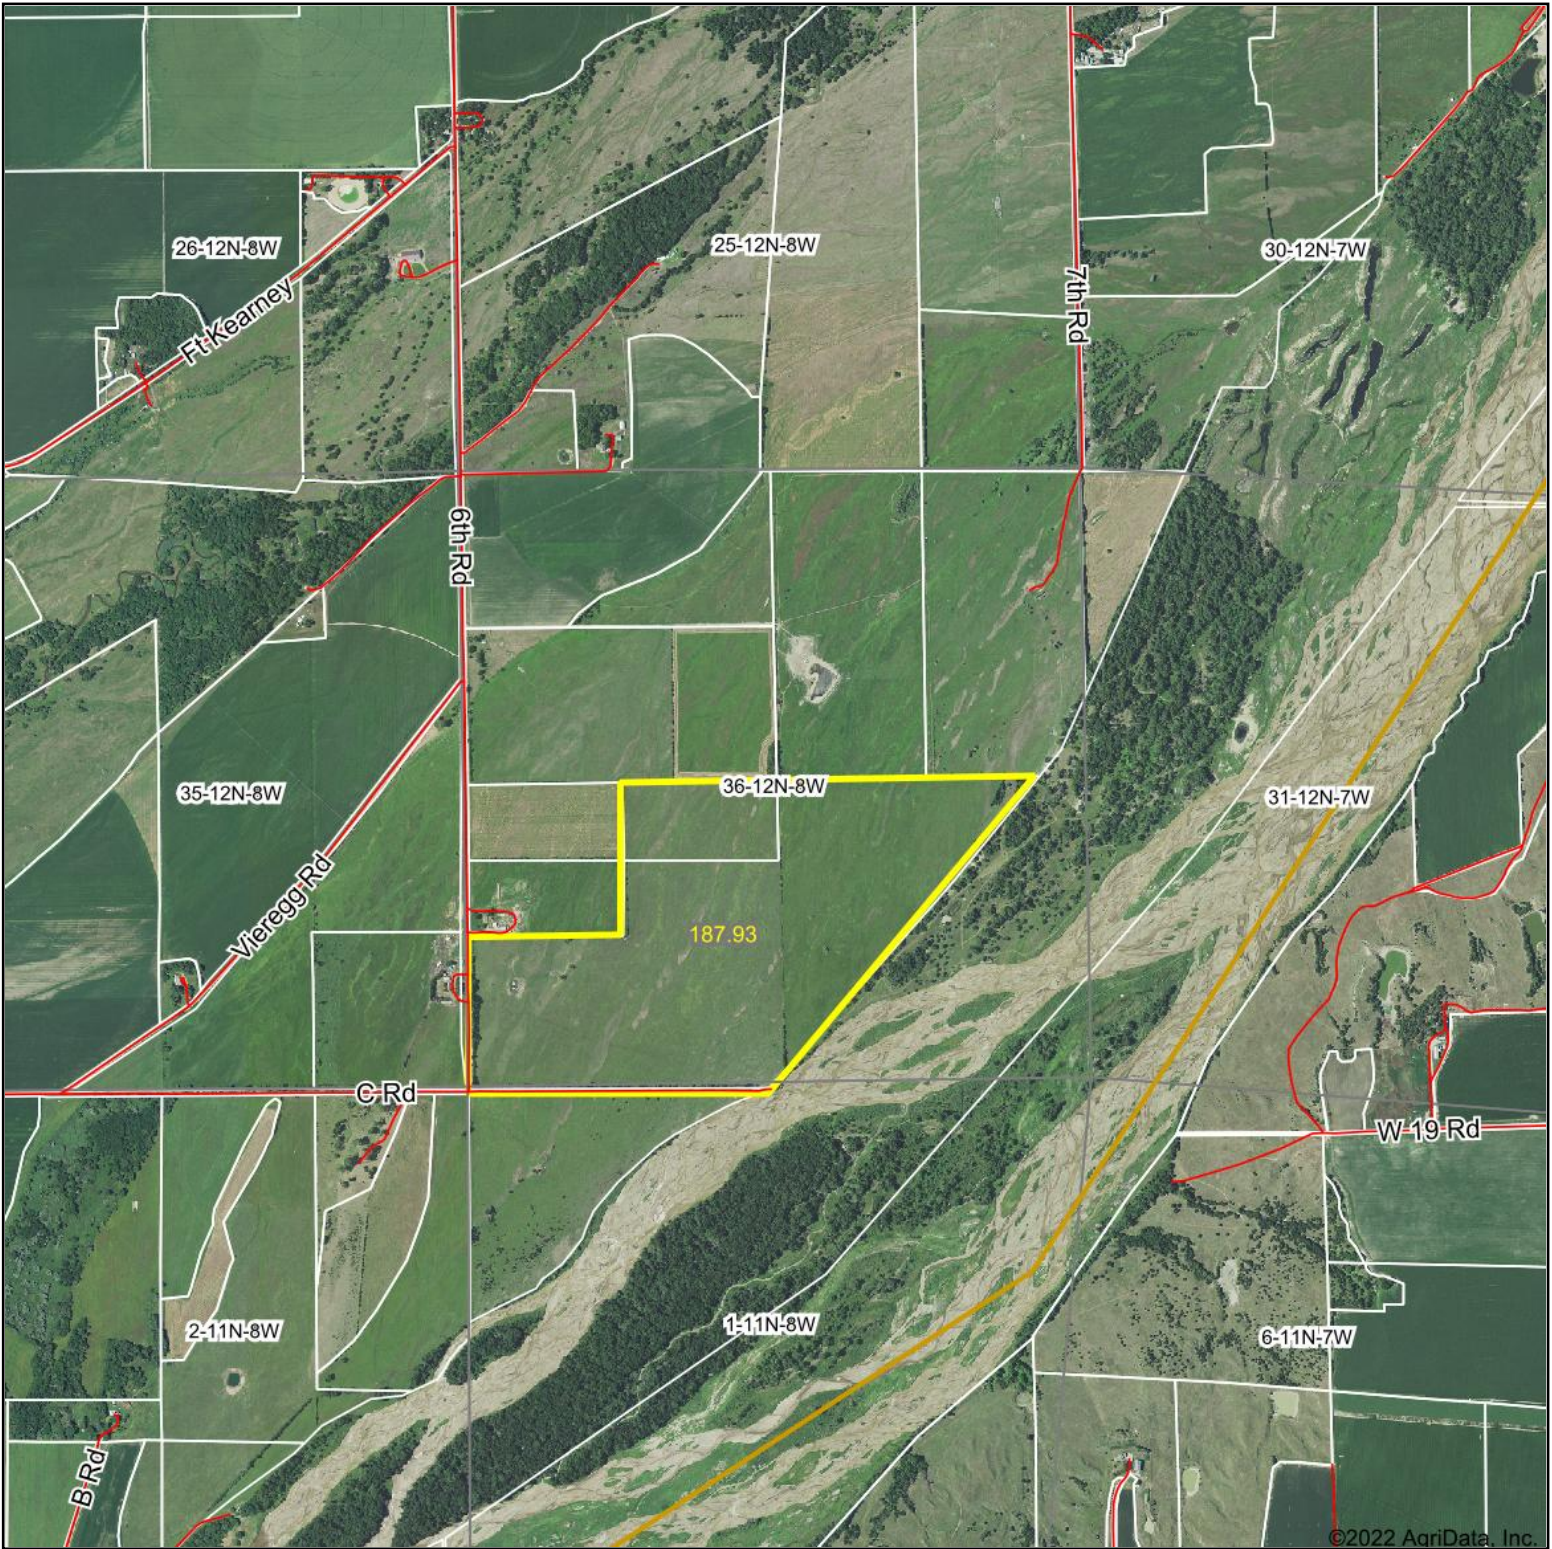

Aerial Map

Map Center: 40° 57' 59.25, -98° 10' 39.38

36-12N-8W
Merrick County
Nebraska

11/1/2022

Maps Provided By:
surety[®]
CUSTOMIZED ONLINE MAPPING
© AgriData, Inc. 2021 www.AgriDataInc.com

Field borders provided by Farm Service Agency as of 5/21/2008.