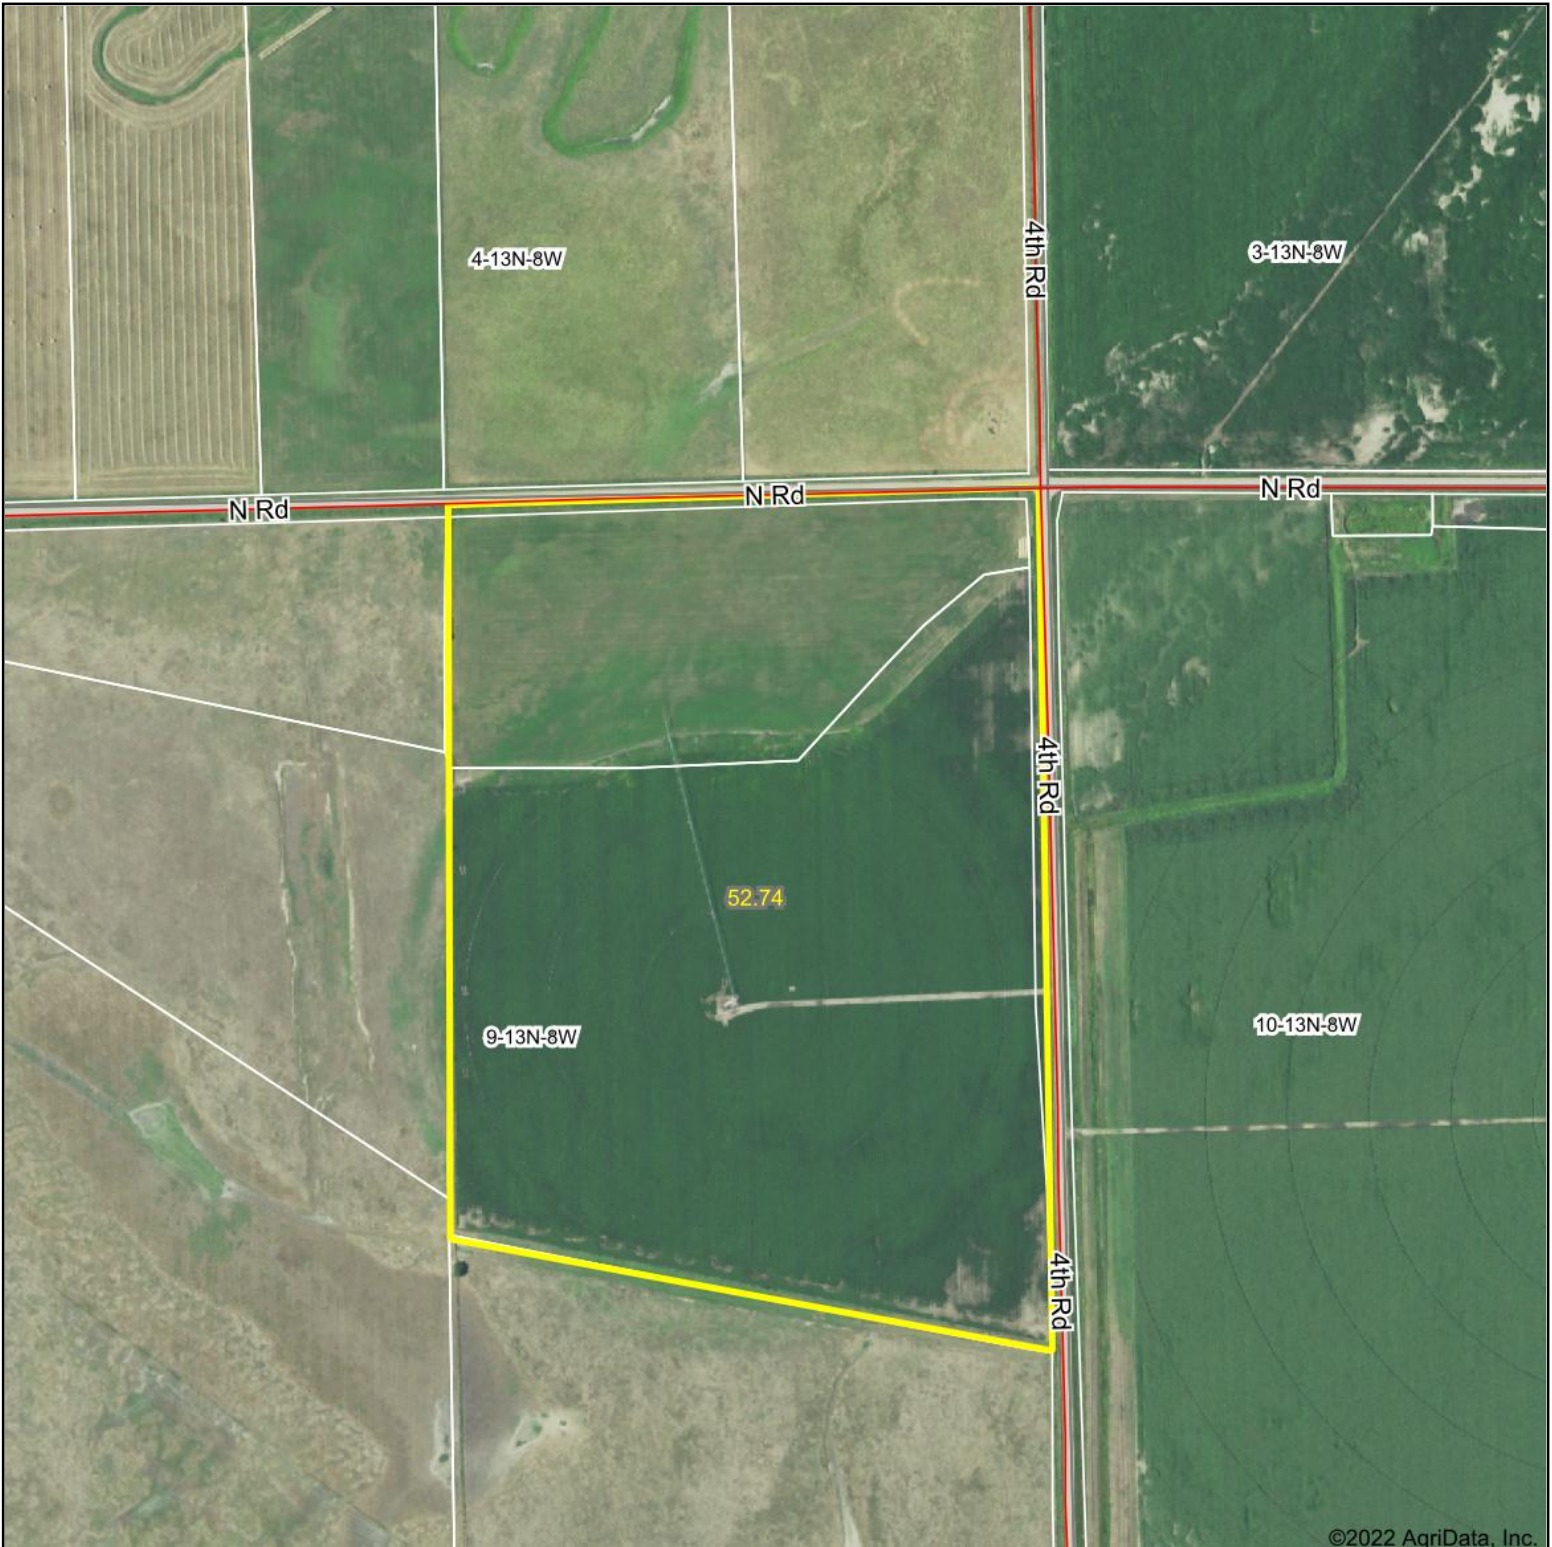

Aerial Map

©2022 AgriData, Inc.

Map Center: 41° 7' 1.46, -98° 14' 0.04

9-13N-8W
Merrick County
Nebraska

11/1/2022

Maps Provided By:

© AgriData, Inc. 2021 www.AgriDataInc.com

Field borders provided by Farm Service Agency as of 5/21/2008.