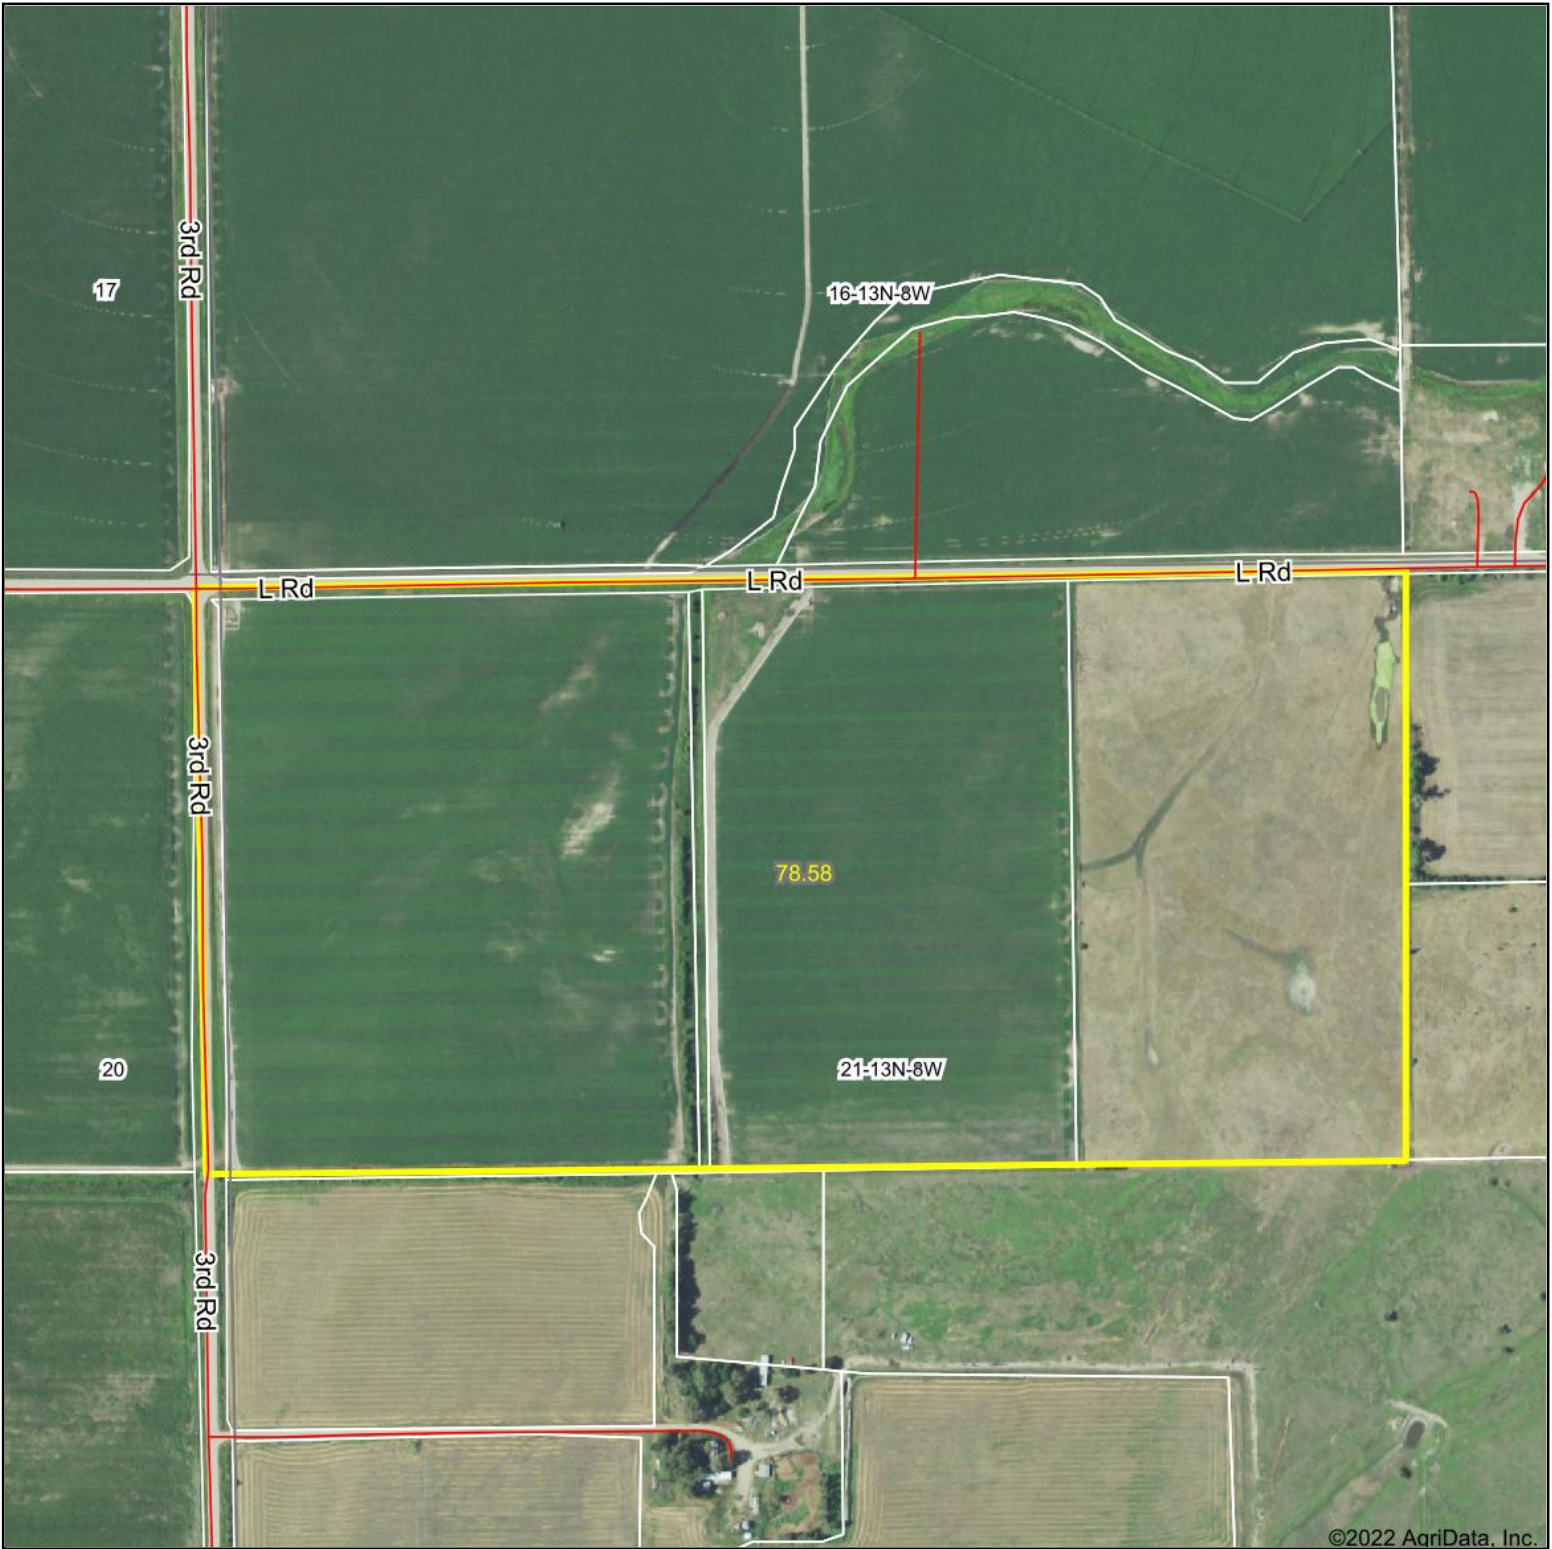

Aerial Map

©2022 AgriData, Inc.

Map Center: 41° 5' 18.34, -98° 14' 42.99

21-13N-8W
Merrick County
Nebraska

11/1/2022

Maps Provided By:

© AgriData, Inc. 2021 www.AgriDataInc.com

Field borders provided by Farm Service Agency as of 5/21/2008.