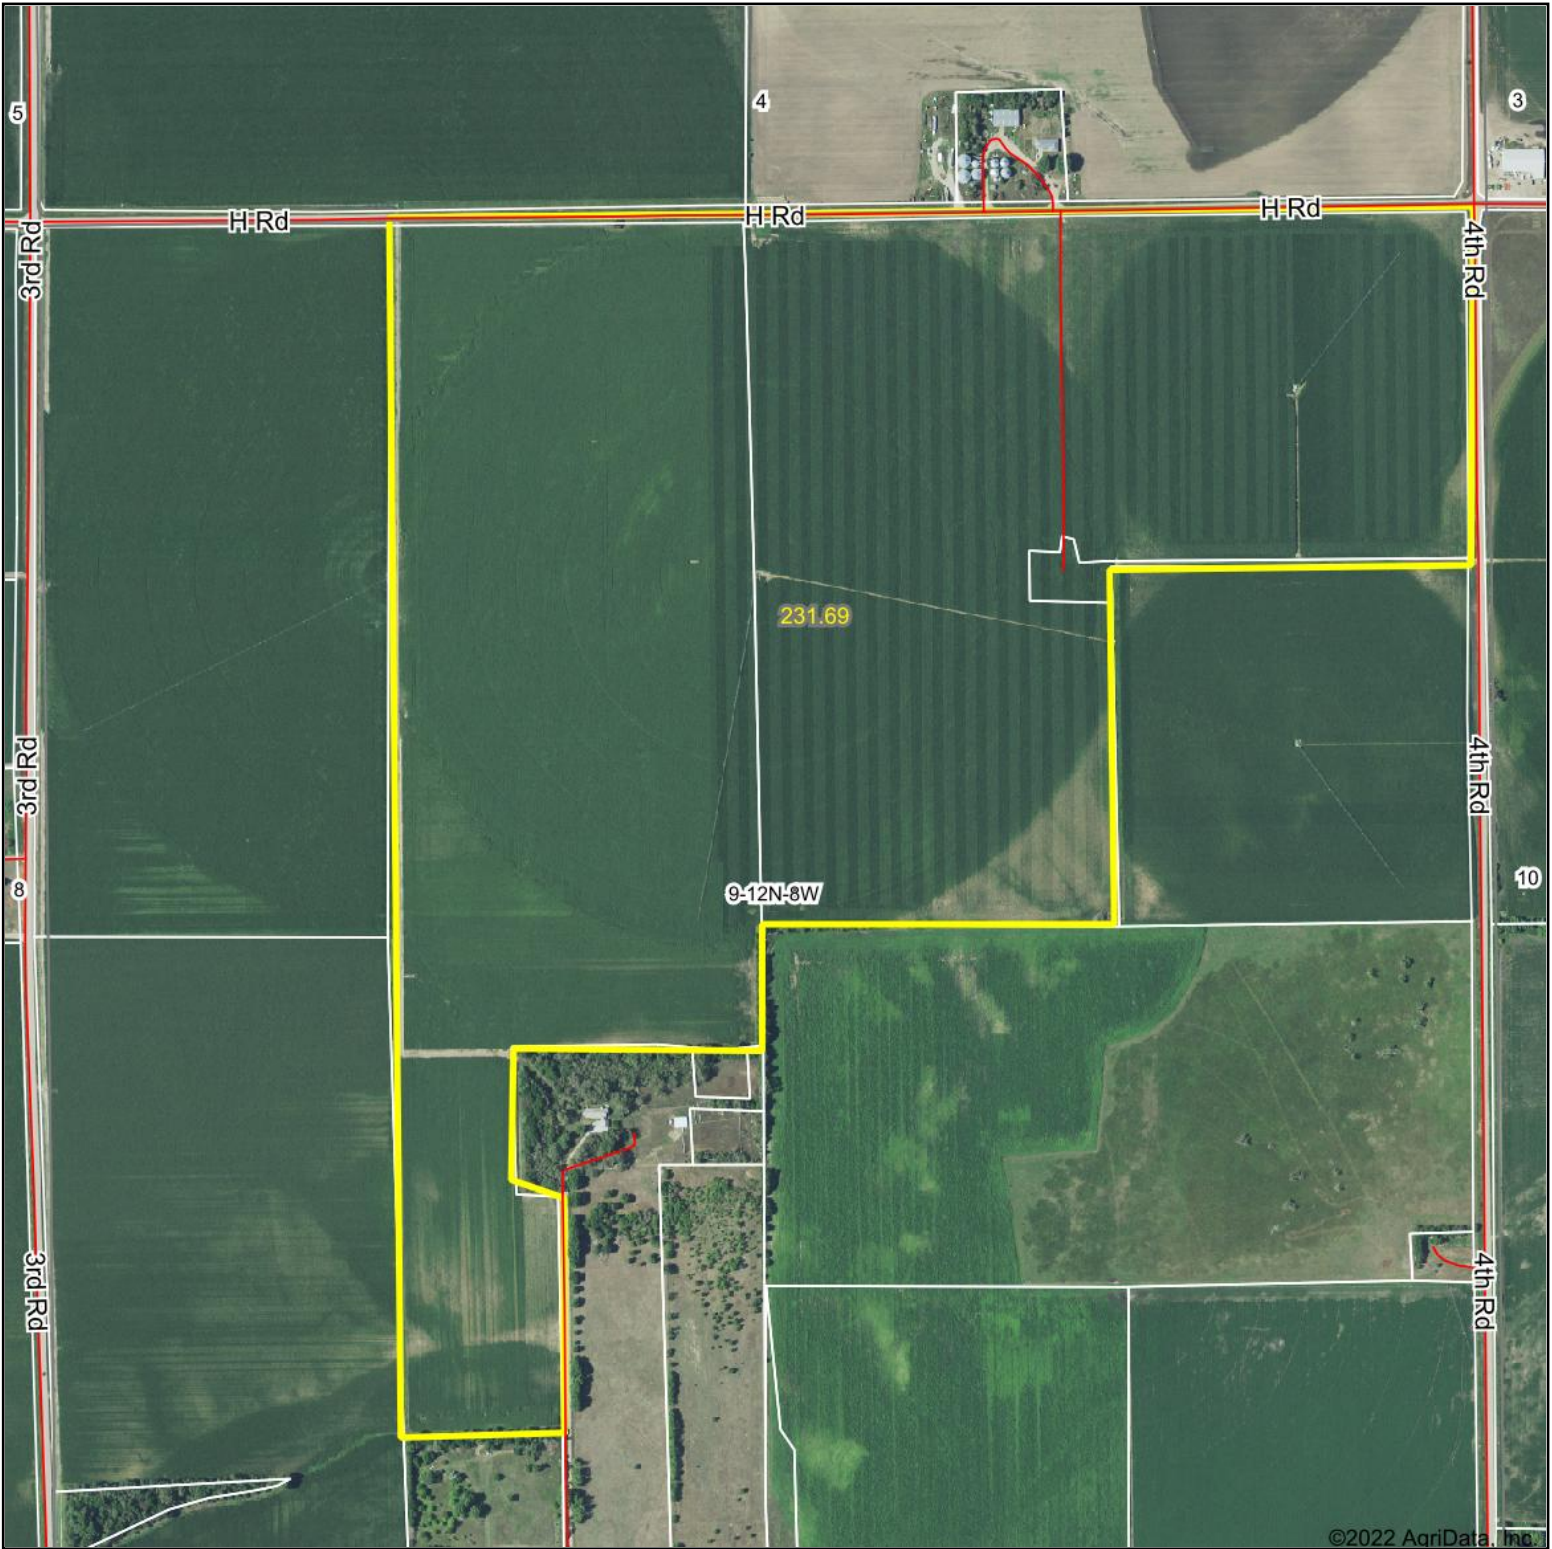

Aerial Map

Map Center: 41° 1' 33.97, -98° 14' 5.15

9-12N-8W
Merrick County
Nebraska

10/31/2022

Maps Provided By:

© AgriData, Inc. 2021 www.AgriDataInc.com

Field borders provided by Farm Service Agency as of 5/21/2008.