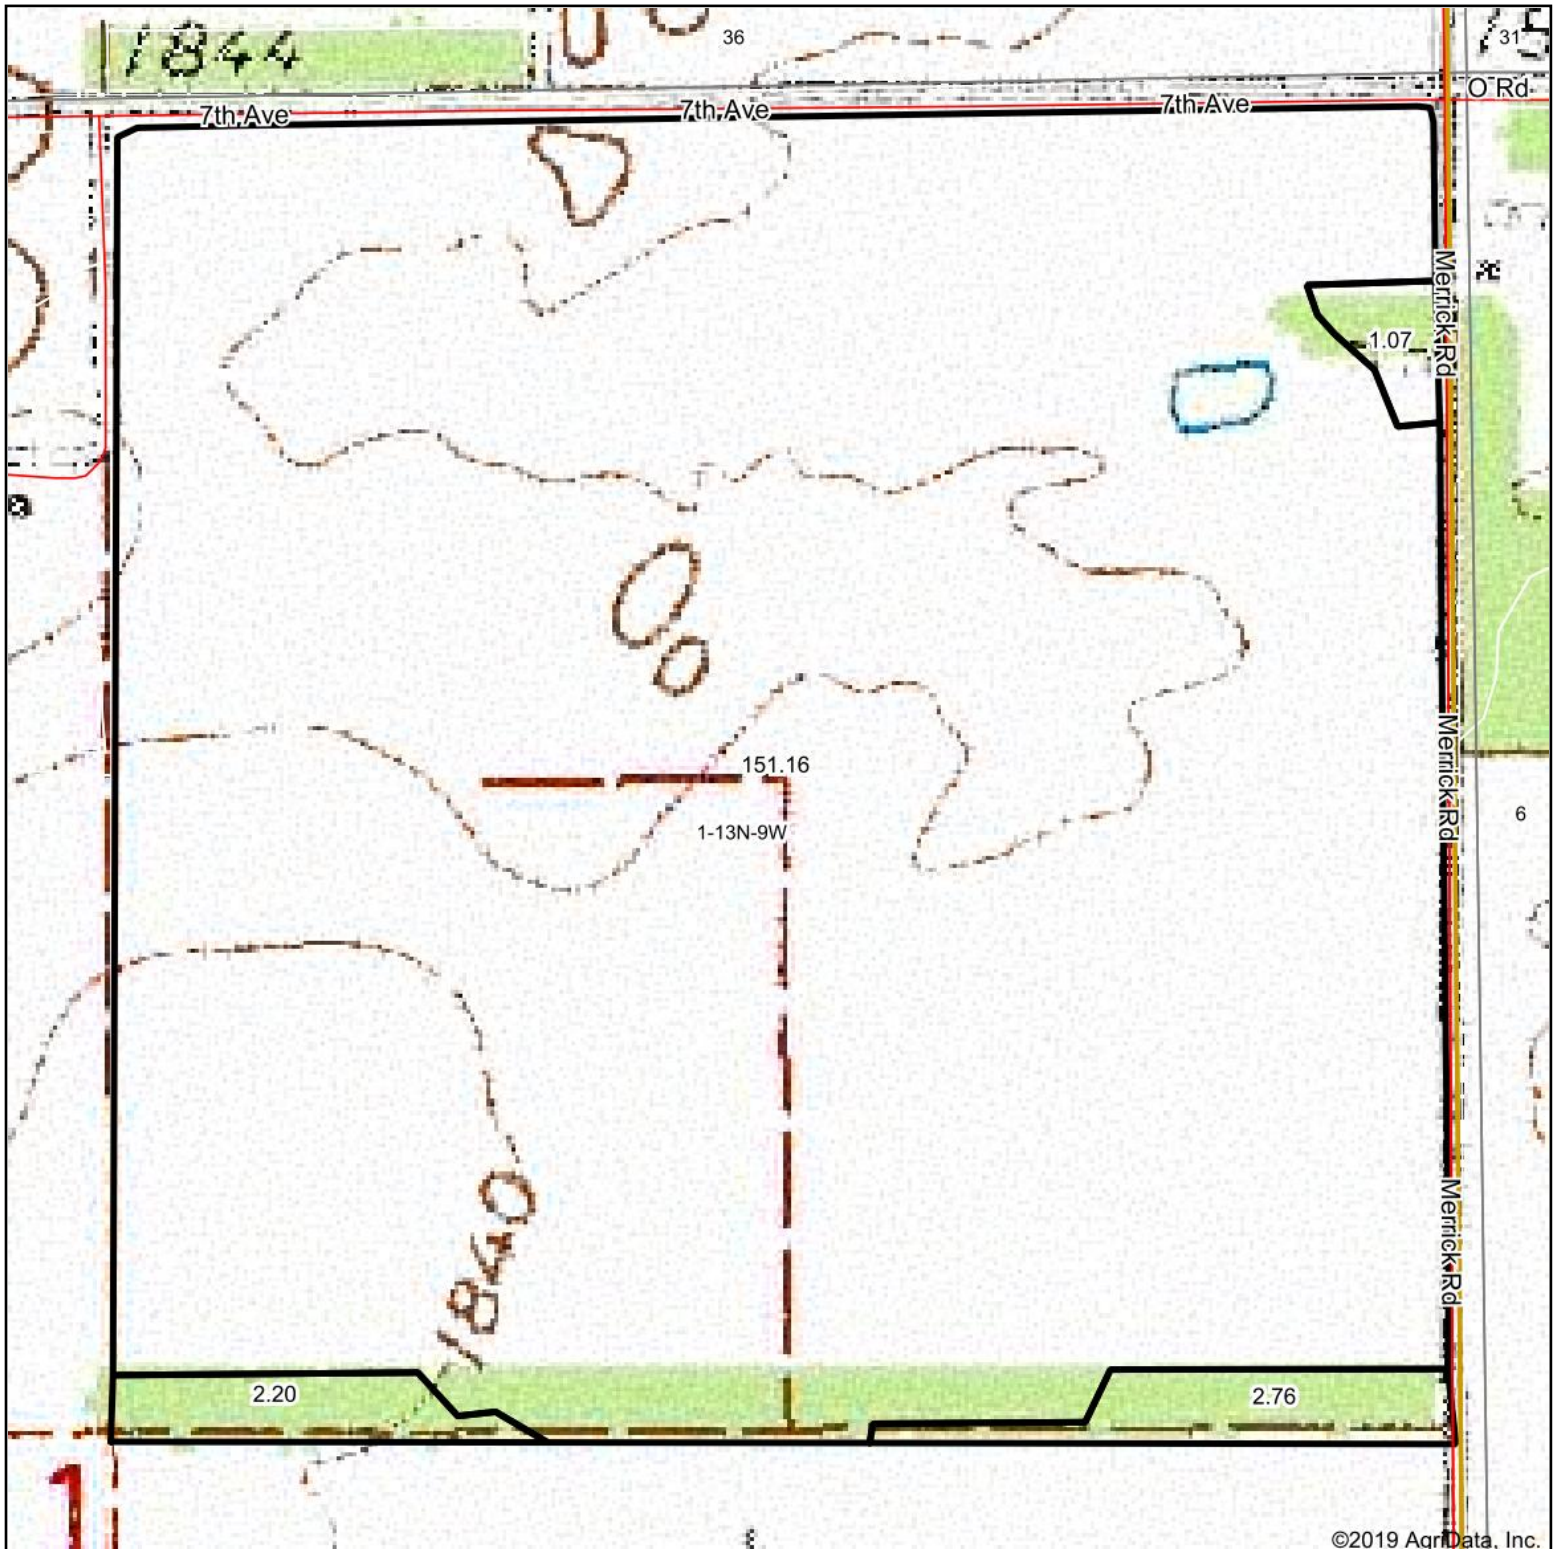

Topography Map

©2019 AgriData, Inc.

map center: 41° 7' 46.71, -98° 17' 30.4

1-13N-9W
Howard County
Nebraska

12/17/2019

Maps Provided By:

© AgriData, Inc. 2019

www.AgridataInc.com