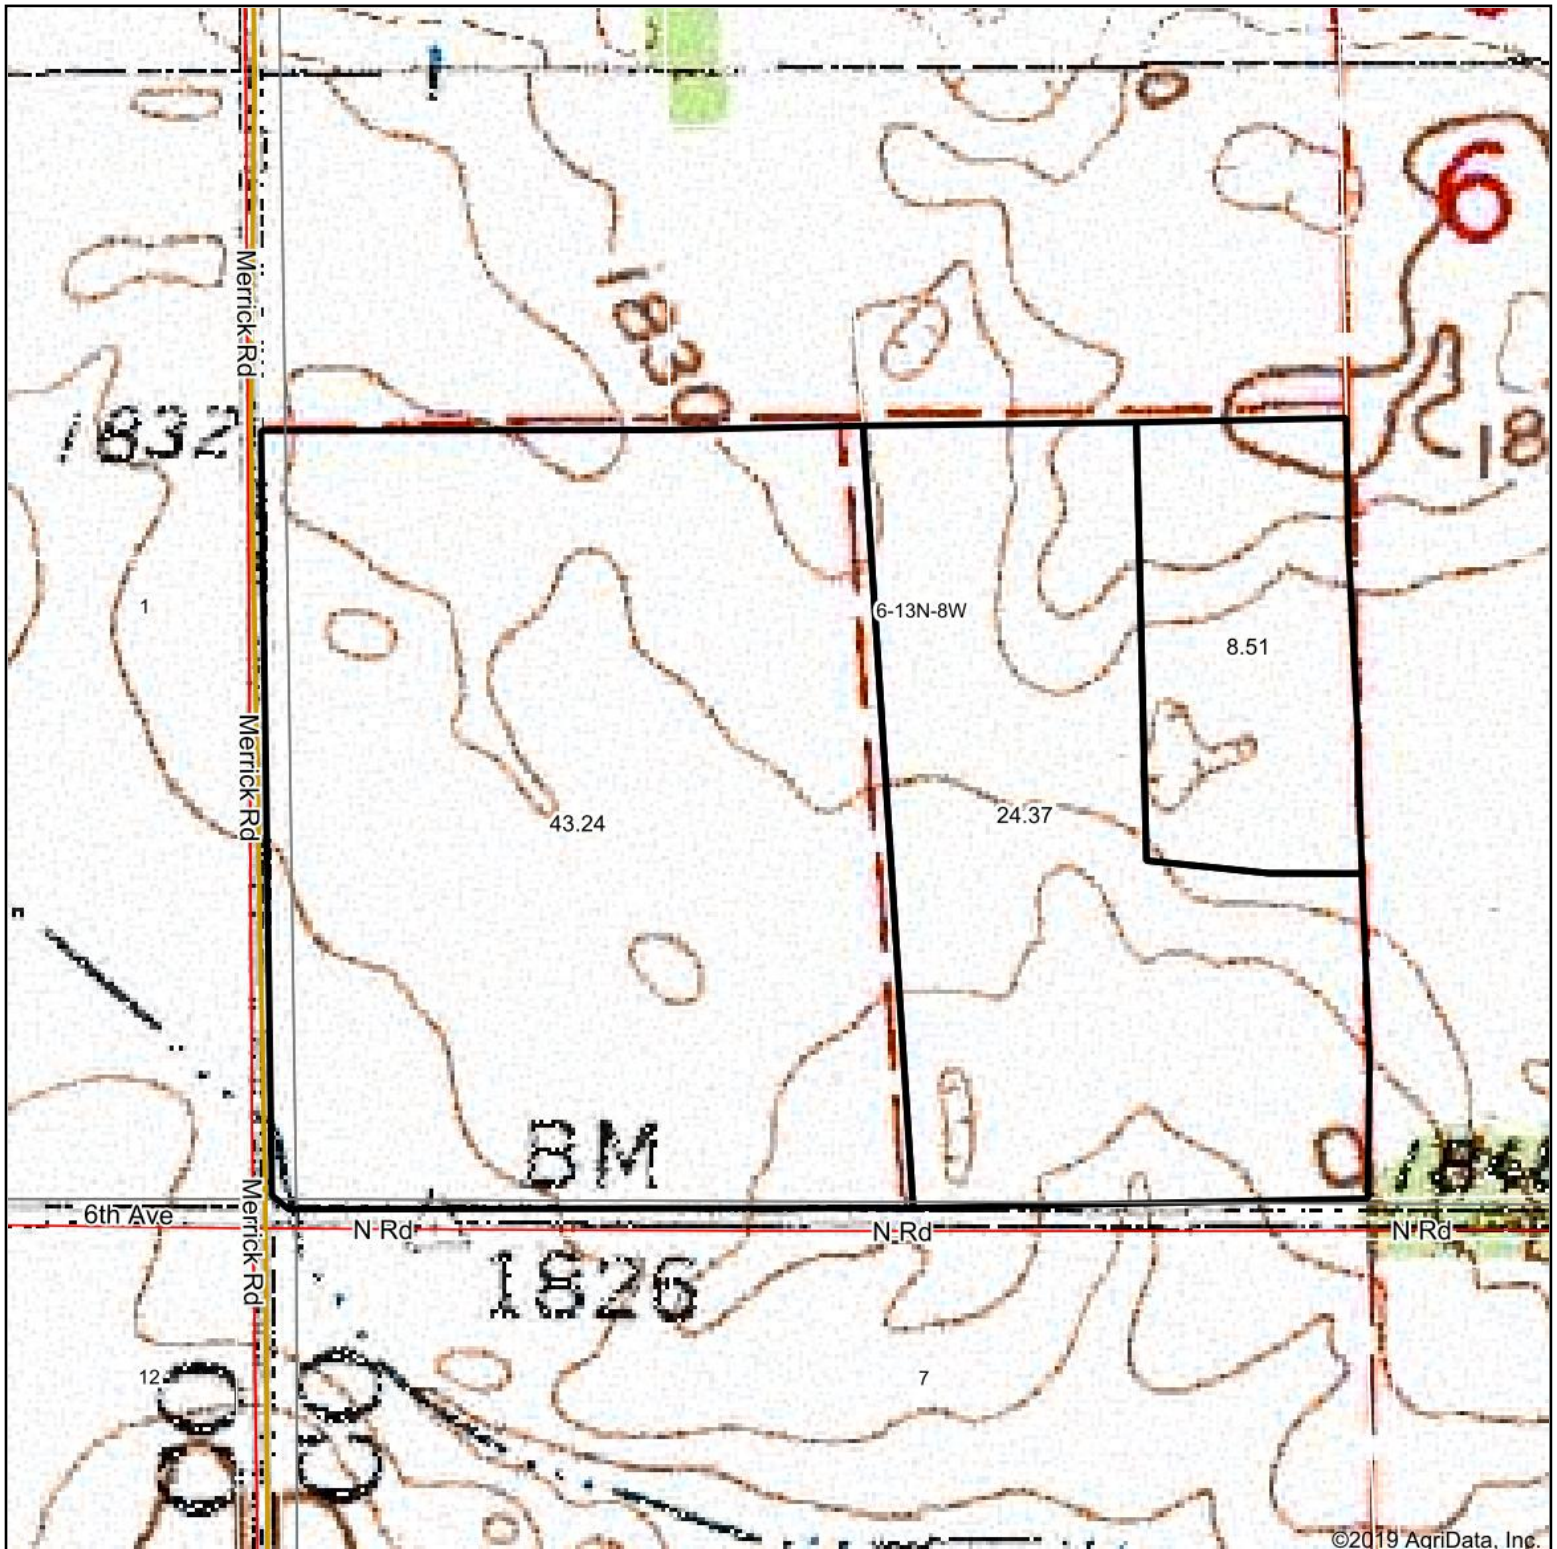

Topography Map

©2019 AgriData, Inc.

map center: 41° 7' 16.3, -98° 16' 59.58

6-13N-8W
Merrick County
Nebraska

Maps Provided By:

© AgriData, Inc. 2019 www.AgridataInc.com

12/17/2019