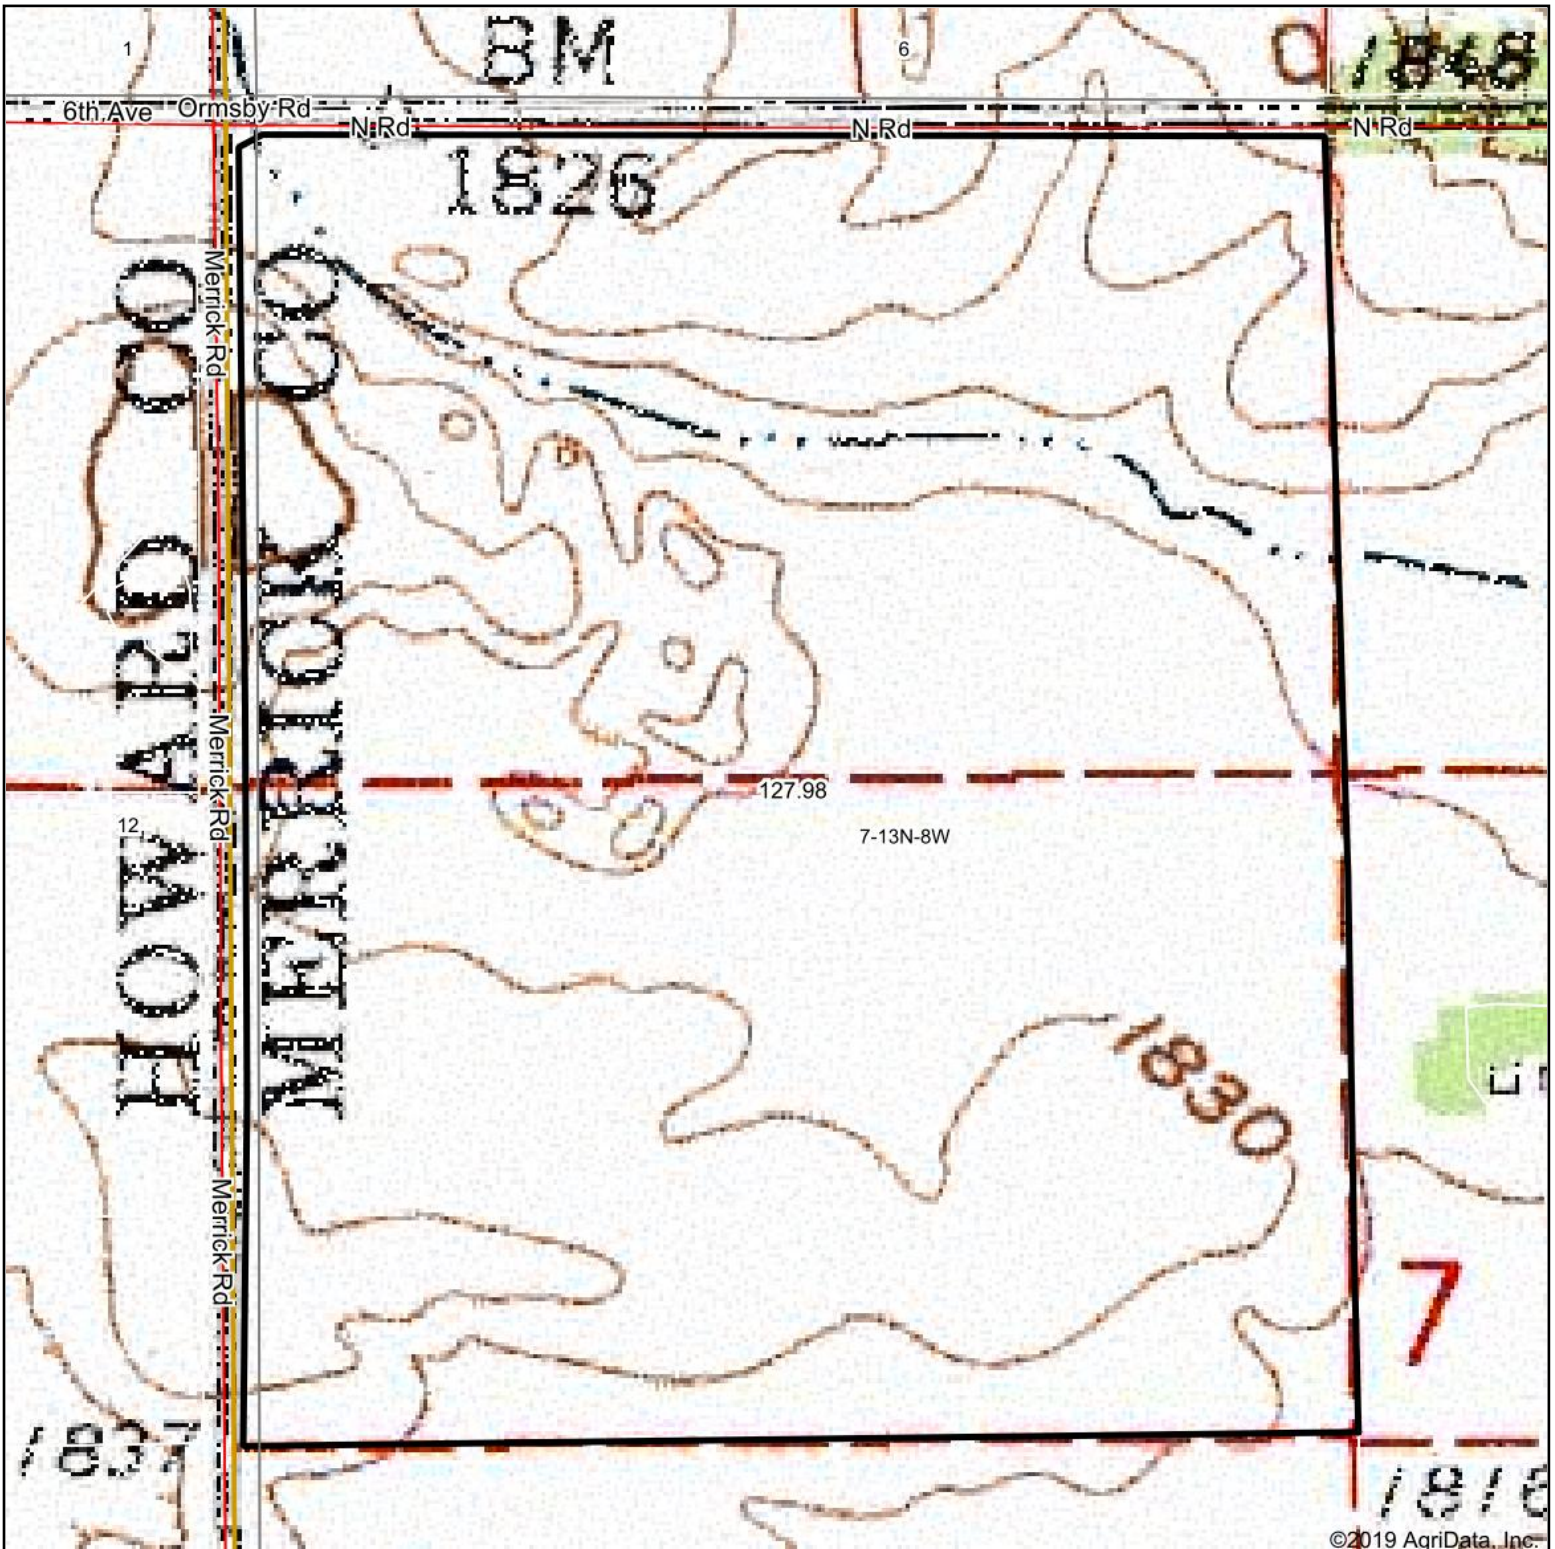

Topography Map

©2019 AgriData, Inc.

map center: 41° 6' 54.79, -98° 16' 58.84

7-13N-8W
Merrick County
Nebraska

12/17/2019

Maps Provided By:

© AgriData, Inc. 2019 www.AgridataInc.com