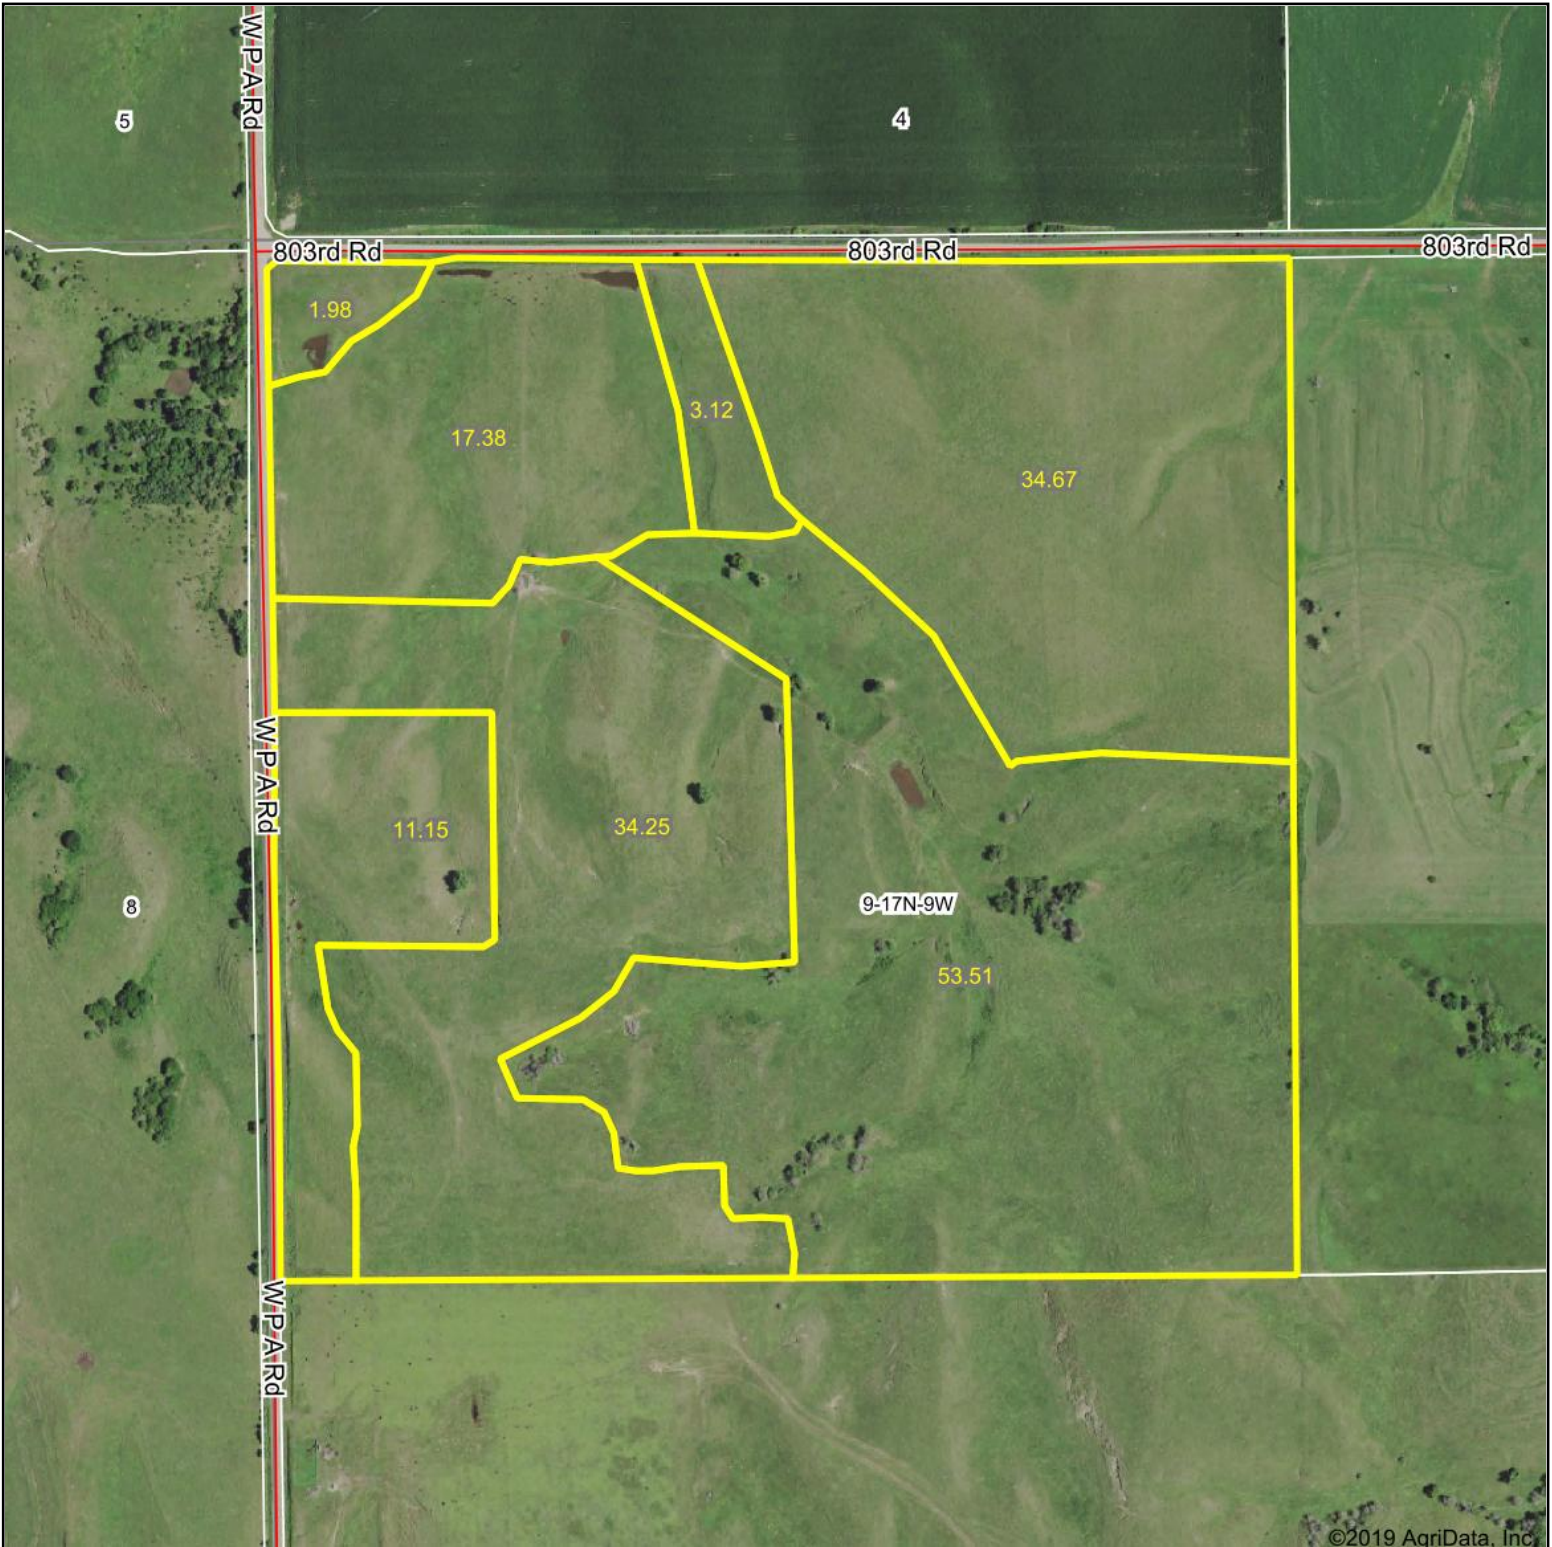

Aerial Map

Map Center: 41° 27' 44.44, -98° 21' 47.67

9-17N-9W
Greeley County
Nebraska

3/2/2020

Maps Provided By:

© AgriData, Inc. 2019 www.AgriDataInc.com

Field borders provided by Farm Service Agency as of 5/21/2008.