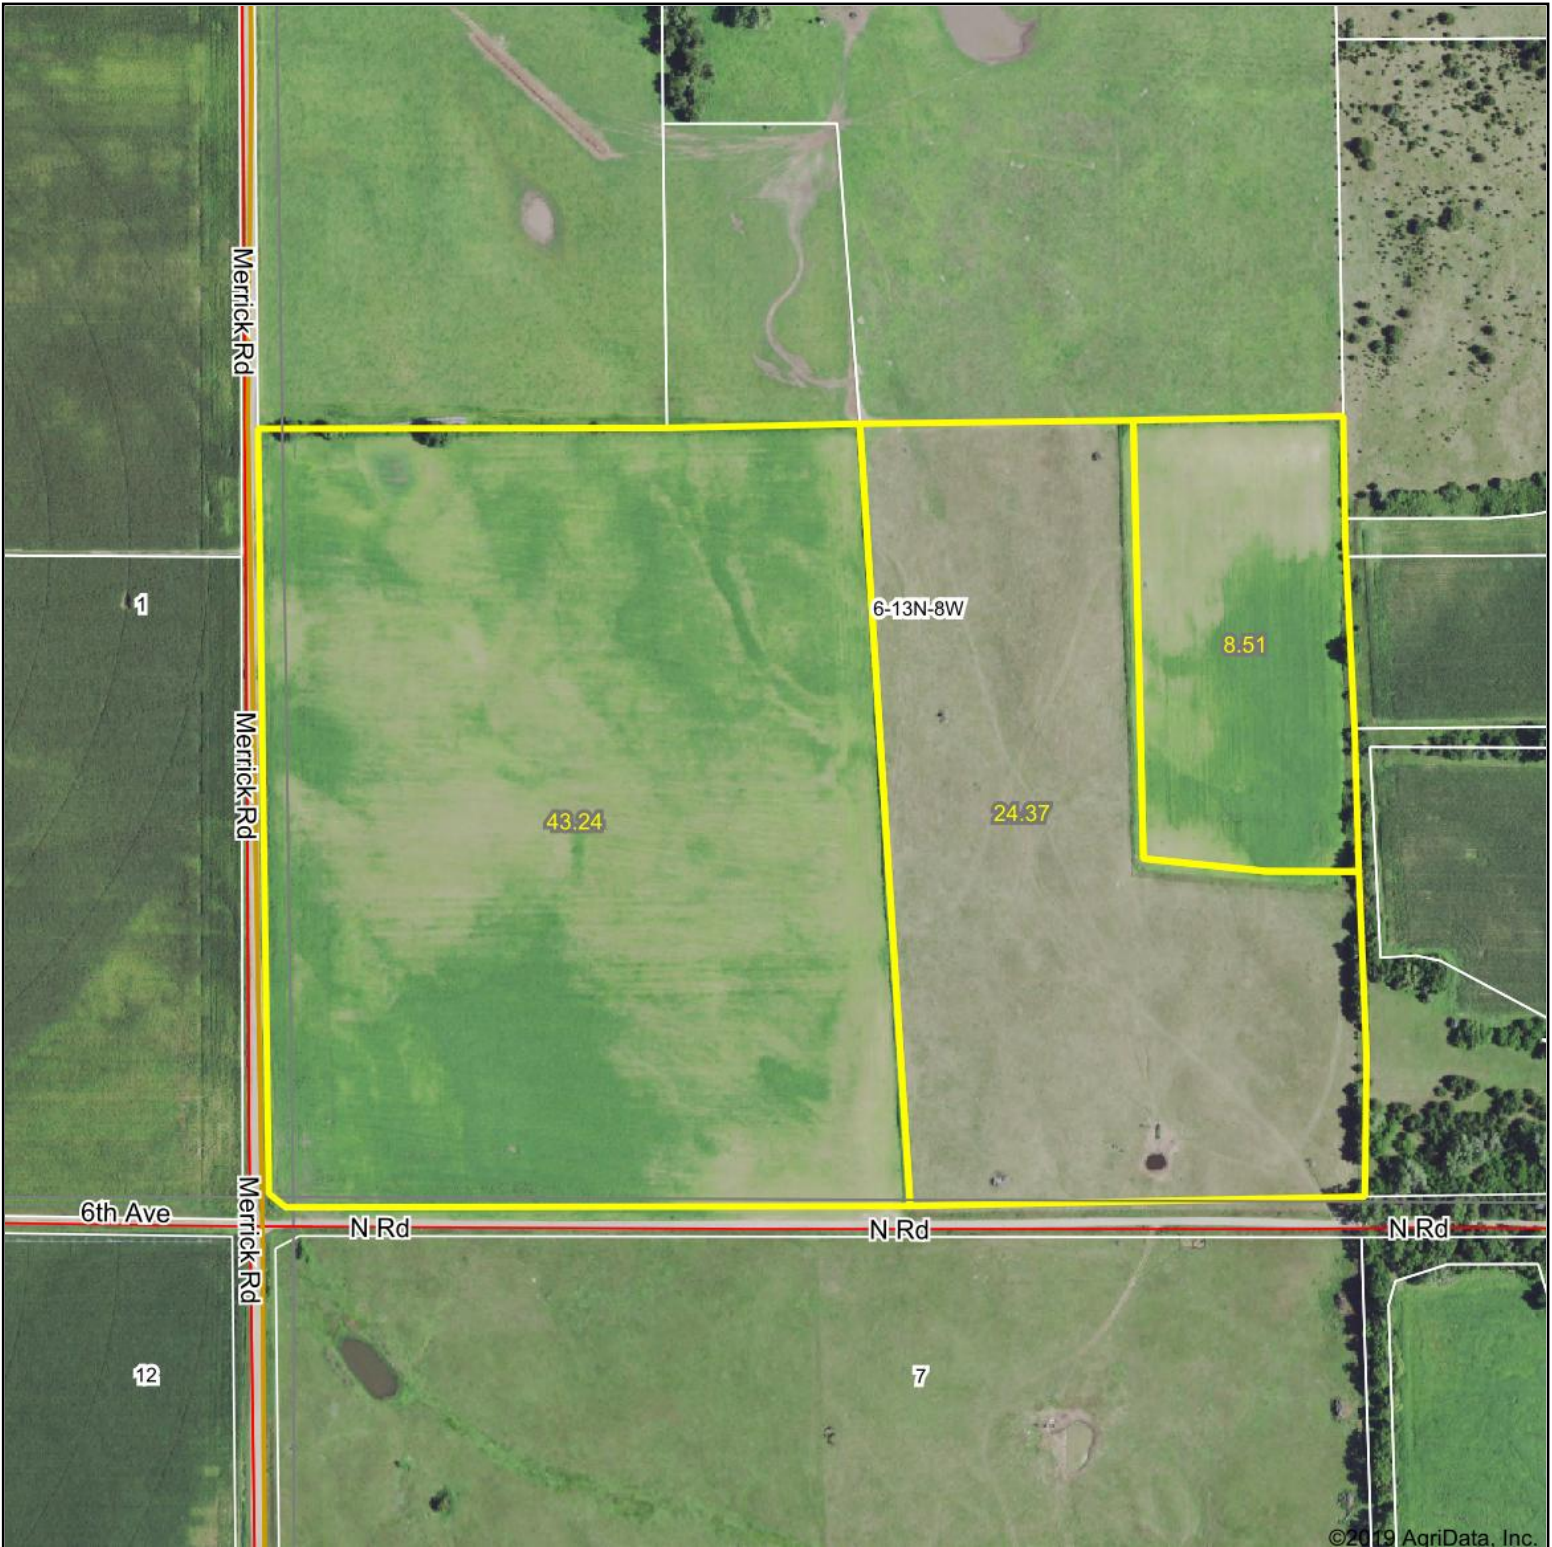

Aerial Map

Map Center: 41° 7' 16.3, -98° 16' 59.58

6-13N-8W
Merrick County
Nebraska

12/17/2019

Maps Provided By:

© AgriData, Inc. 2019 www.AgriDataInc.com

Field borders provided by Farm Service Agency as of 5/21/2008.