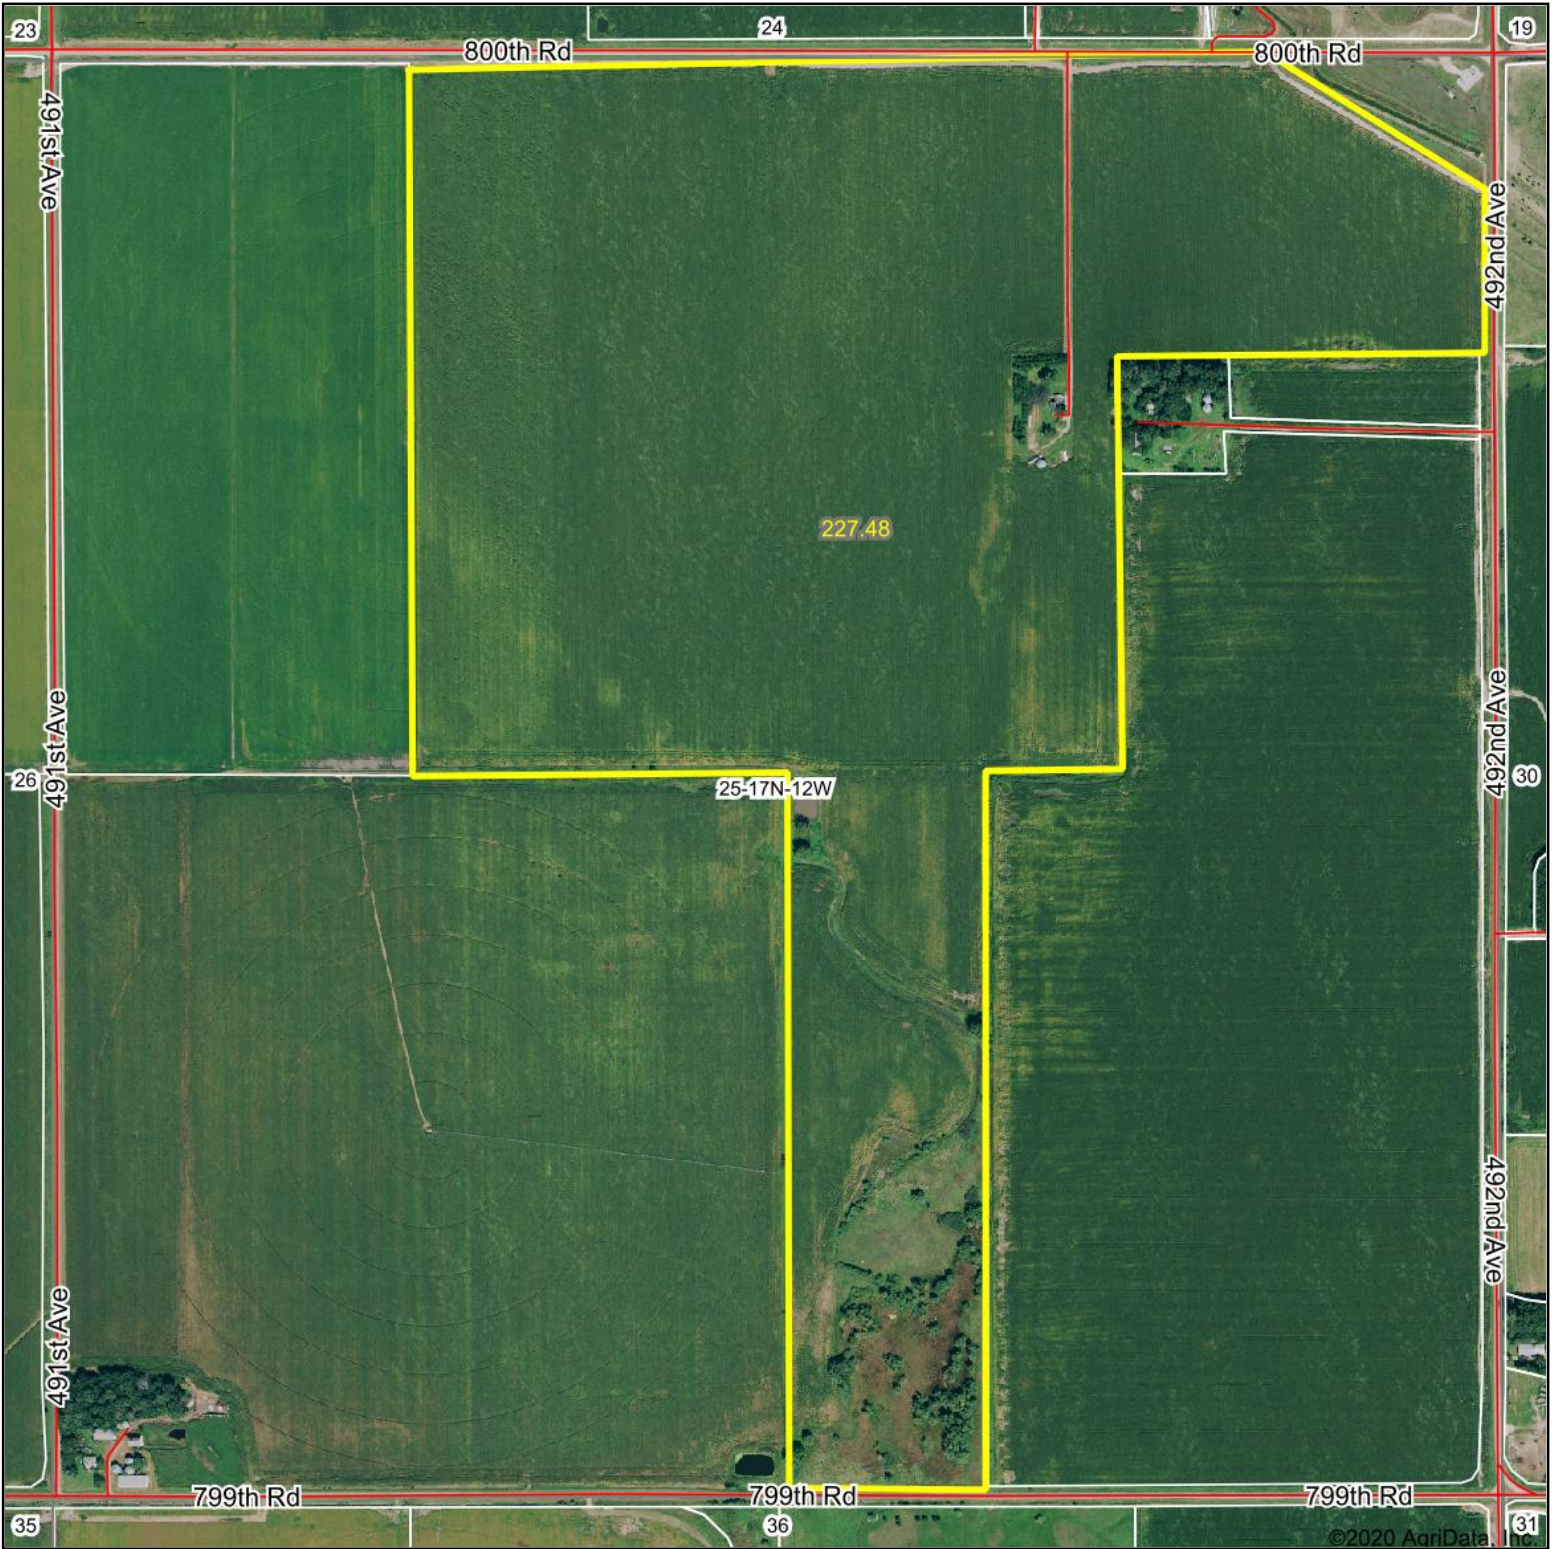

Aerial Map

Map Center: 41° 24' 56.49, -98° 38' 43.74

25-17N-12W
Greeley County
Nebraska

10/11/2020

Maps Provided By:

© AgriData, Inc. 2020 www.AgridataInc.com

Field borders provided by Farm Service Agency as of 5/21/2008.